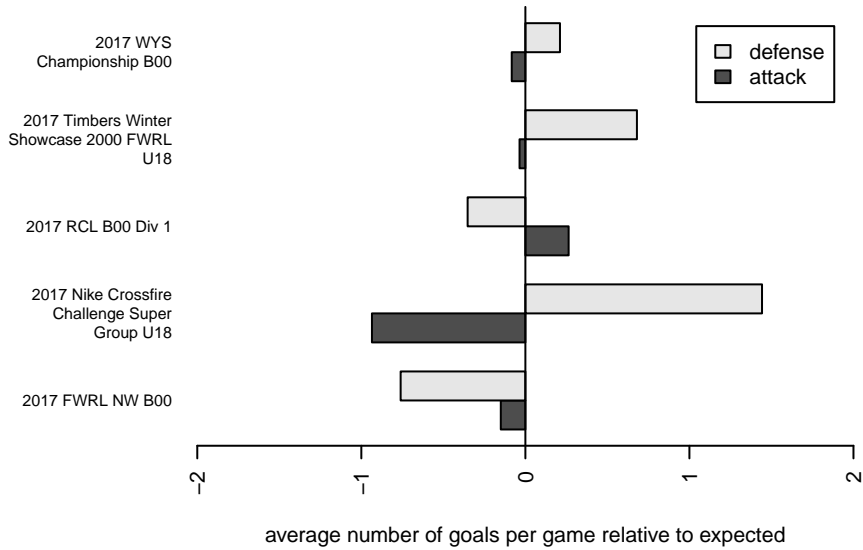

Performance relative to 13 month average