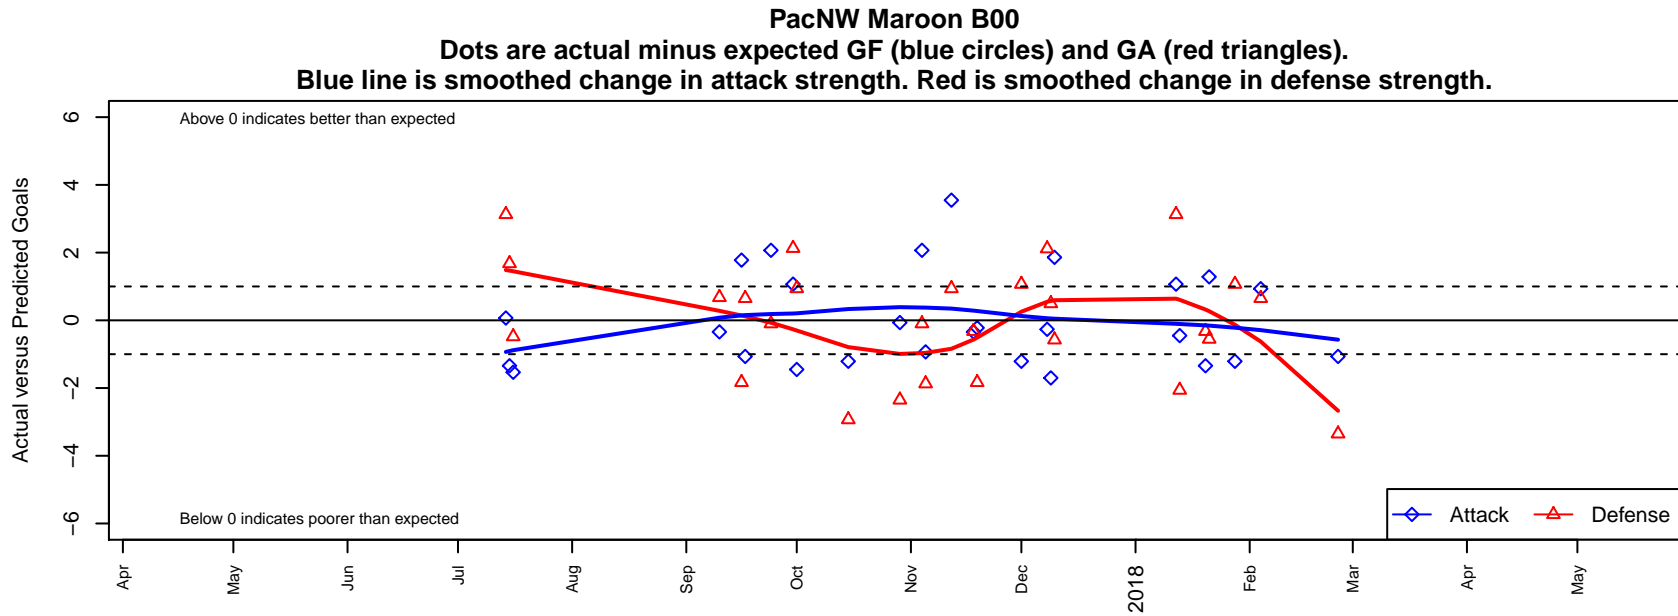

**attack and defense variance (black dot)
relative to other teams
and top 10 in region**

**attack and defense rating
relative to others at age
and all opponents in last 13 months**

PacNW Maroon B00

Pacific Northwest SC
Tukwila, WA
B00 total strength=1795
attack=49.3 defense=20.03
fall league = RCL B00 Div 1

alt names used:
PACIFIC NORTHWEST SC PACNW 00 MAROON
PacNW B00 Maroon A
PACNW B00 MAROON (WA)
PacNW B00 Maroon A
PacNW B00 Maroon (WA)

Venues played:
2017 Nike Crossfire Challenge Super Group U
2017 RCL B00 Div 1
2017 Timbers Winter Showcase 2000 FWRL U
2017 FWRL NW B00
2017 WYS Championship B00