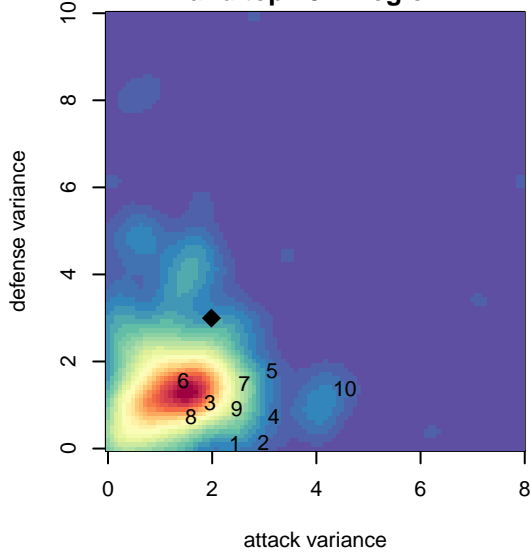

PacNW Maroon B00

Pacific Northwest SC
 Tukwila, WA
 B00 total strength=1795
 attack=49.3 defense=20.03
 fall league = RCL B00 Div 1

alt names used:
 PACIFIC NORTHWEST SC PACNW 00 MAROON
 PacNW B00 Maroon A
 PACNW B00 MAROON (WA)
 PacNW B00 Maroon A
 PacNW B00 Maroon (WA)

Venues played:
 2017 Nike Crossfire Challenge Super Group U
 2017 RCL B00 Div 1
 2017 Timbers Winter Showcase 2000 FWRL U
 2017 FWRL NW B00
 2017 WYS Championship B00

**attack and defense variance (black dot)
relative to other teams
and top 10 in region**