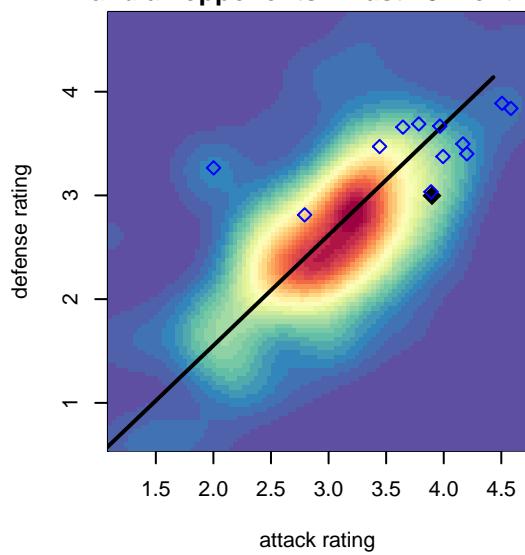

**attack and defense rating
relative to others at age
and all opponents in last 13 months**