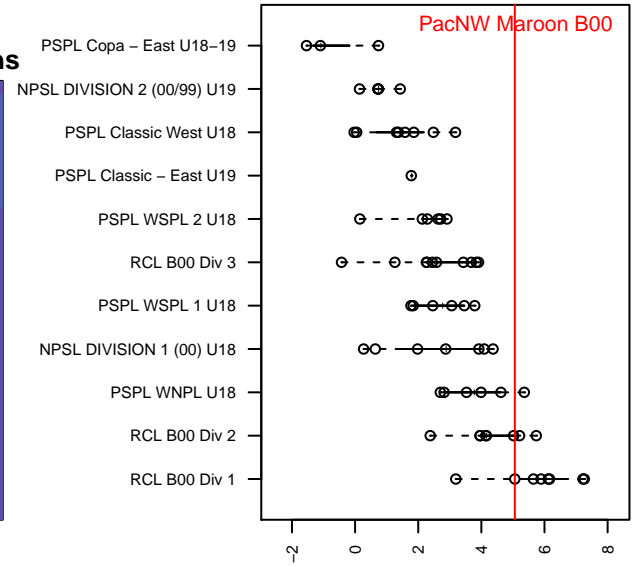

**attack and defense rating
relative to others at age
and all opponents in last 13 months**