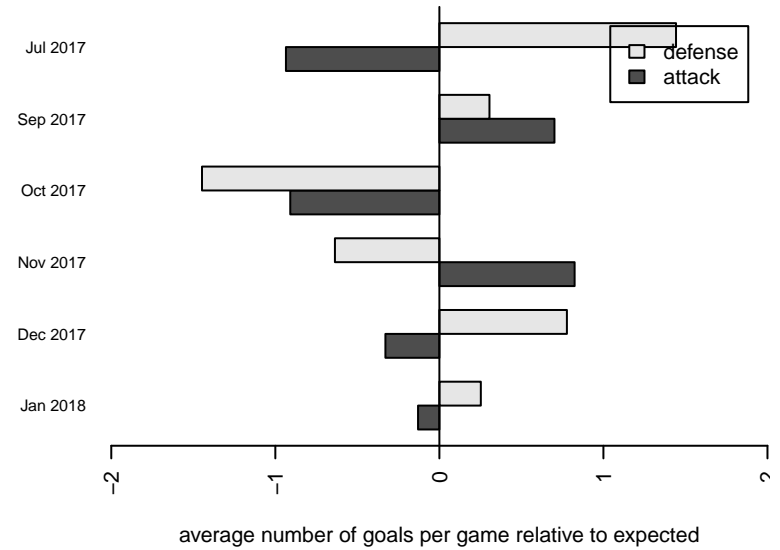

Performance relative to 13 month average